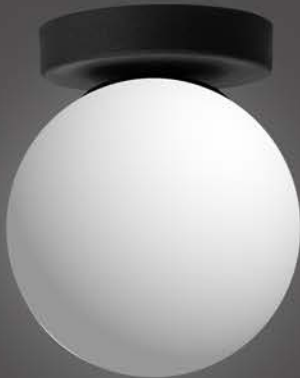

PRETO

CAFÉ

MINNIES

FAMILY

MINNIES

Design
Vittorio
Torchetti

MINNIES
PLAFON

PLAFON
COD.: MIN1PF