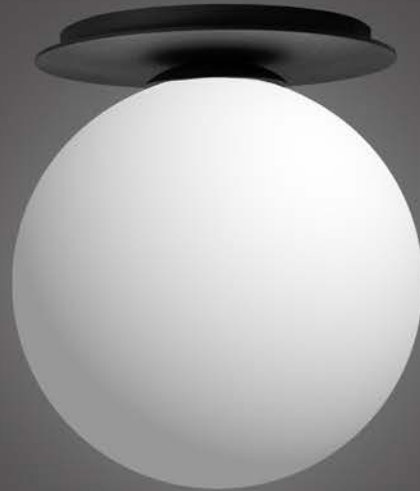

PRETO

CAFÉ

MINNIES

FAMILY

MINNIES

Design
Vittorio
Torchetti

MINNIES
PLAFON

PLAFON
COD.: MIN1PF